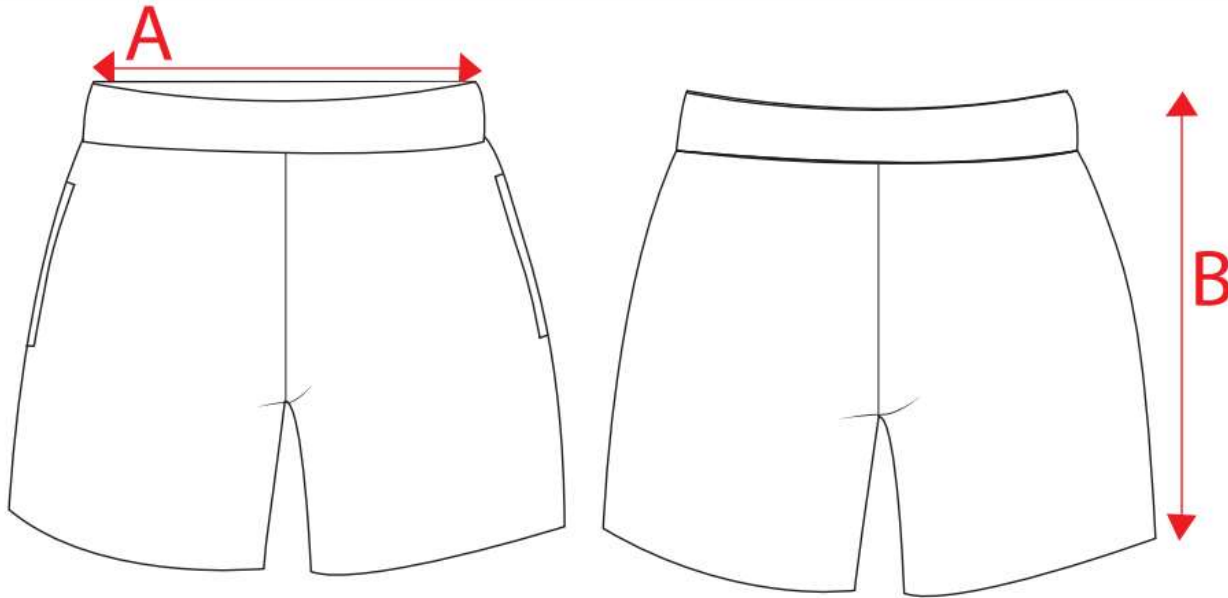

## FLYHISPORTS Shorts SIZING CHART

### TOP SIZING CHART

The following instructions and chart are to be used as a guide for estimating your shorts size.

Note: sizes are approximate and minor variations may occur.

#### Step 2

Measure the flat Width (measurement A) of the shorts by measuring the waist from left to right  
(double this figure to give you the full waist circumference relaxed = MEASUREMENT A).

#### Step 3

Reference the A measurement to the chart below to find the most likely size match.

**If you doubt - go one size larger!**

REF	Size	Kids sizes					Adult sizes			
		6XS	5XS	4XS	3XS	2XS	XS	S	M	L
A	Waist Circumference	57.6	59	60.4	61.8	63.2	64.6	66	74	82
B	Length	35	36.5	38	29.5	41	42.5	44	47.2	50.4