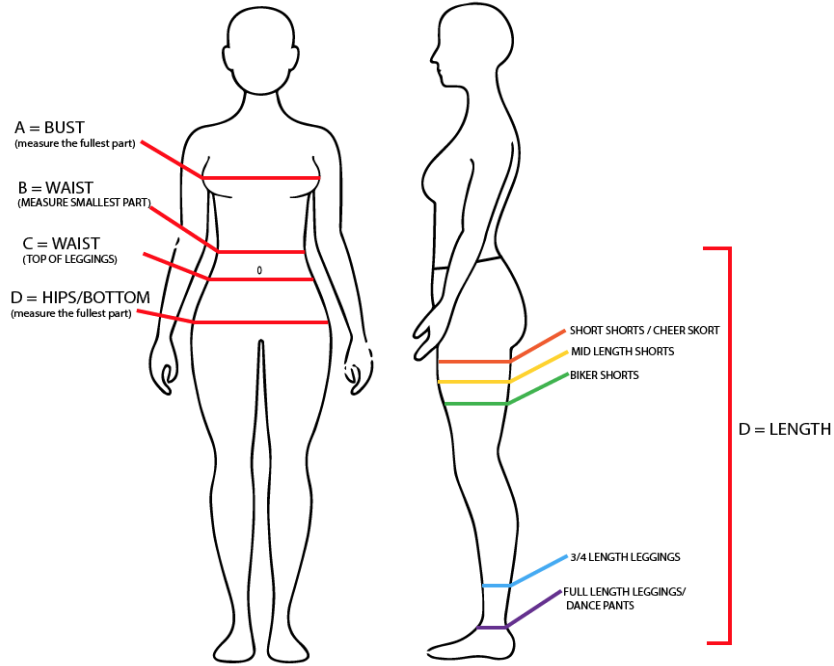

FLYHISPORTS UNDERSHORT SIZING CHART

ALL FLYHISPORTS DANCEWEAR IS MADE TO STRETCH BY UP TO 20% PLEASE TAKE THIS INTO CONSIDERATION WHEN SELECTING YOUR SIZE.

BOTTOM HALF BODY (SHORTS & LEGGINGS)

BODY MEASUREMENTS		GIRLS SIZES							LADIES SIZES					
REF		4	6	8	10	12	14	16	8	10	12	14	16	18
C	WAIST TOP OF LEGGINGS	47	50	53	56	58	60	62	66	69	72	75	78	81
D	HIPS/BOTTOM (FULLEST PART)	56	60	64	68	71	74	76	80	84	88	92	96	100
LENGTH :														
F	* NETBALL UNDER SHORT	20	23.5	24	24.5	25	25.5	26	26.5	27	27.5	28	28.5	29